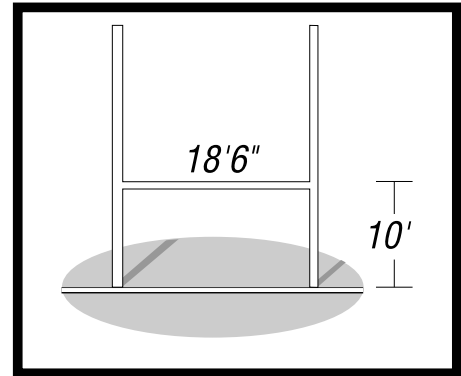

Rugby Field Dimensions

Pioneer[®]
"The Striping People"

4529 Industrial Parkway
 Cleveland, Ohio 44135
 Phone: (800) 877-1500
 Fax: (800) 877-1511
 www.pioneerathletics.com

RUGBY GOAL DETAIL

UNION RUGBY
 (shown right) is the version of Rugby played by high schools, colleges, and other non-professional organizations.

LEAGUE RUGBY
 (not shown) is the professional version of the game.

Touch Line Length of entire Field: 160 yds.