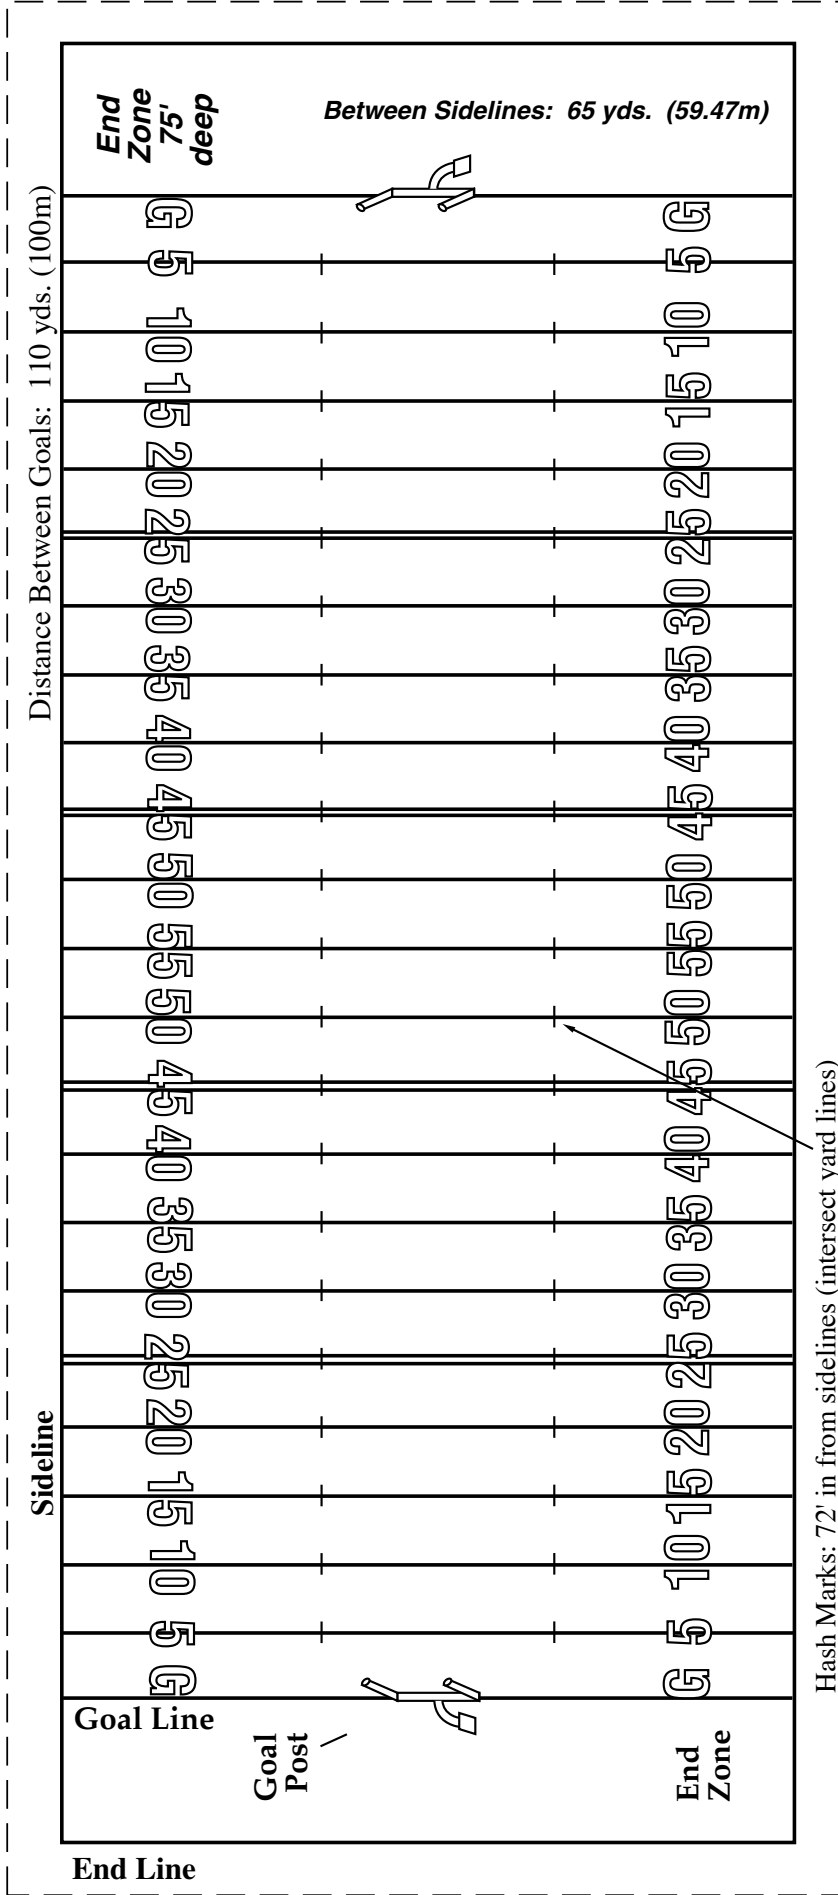

Canadian Football

Pioneer®

Manufacturing Company
Quality Products Since 1905
4529 Industrial Parkway
Cleveland, OH 44135
Phone: (800) 877-1500
Fax: (800) 877-1511
www.pioneer-mfg.com

The Canadian Field:

The area between the goal lines and sidelines is the field of play. It is divided between the goal lines by parallel lines 5 yds. apart. These lines are intersected by short lines 24 yds. from the sidelines (hash marks). The boundary lines are outside the field of play.