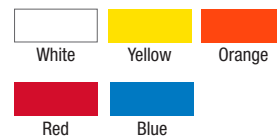

Pioneer® ATHLETICS

ingredients matter.

StarLine™ GPS

- Starline GPS Ultra-Friendly has been specially designed to produce crisp, long-lasting, and bright lines with the TinyLineMarker robot
- Features VOC-Free and environmentally preferable chemistry
- Five gallons per unit! StarLine GPS paint is sold in boxes with two, 2-1/2 gallon, resealable and recyclable containers
- A ready-to-use paint, no need to dilute.
- Available in brilliant white and vivid hues of red, blue, yellow, orange

SPECIFICATIONS

For use on	Natural Grass
Ideal air temperature at application	40° – 90° F
Applied by	TinyLineMarker

*High humidity & cool temperatures will result in longer dry times

Order
today!

800-877-1500
pioneerathletics.com