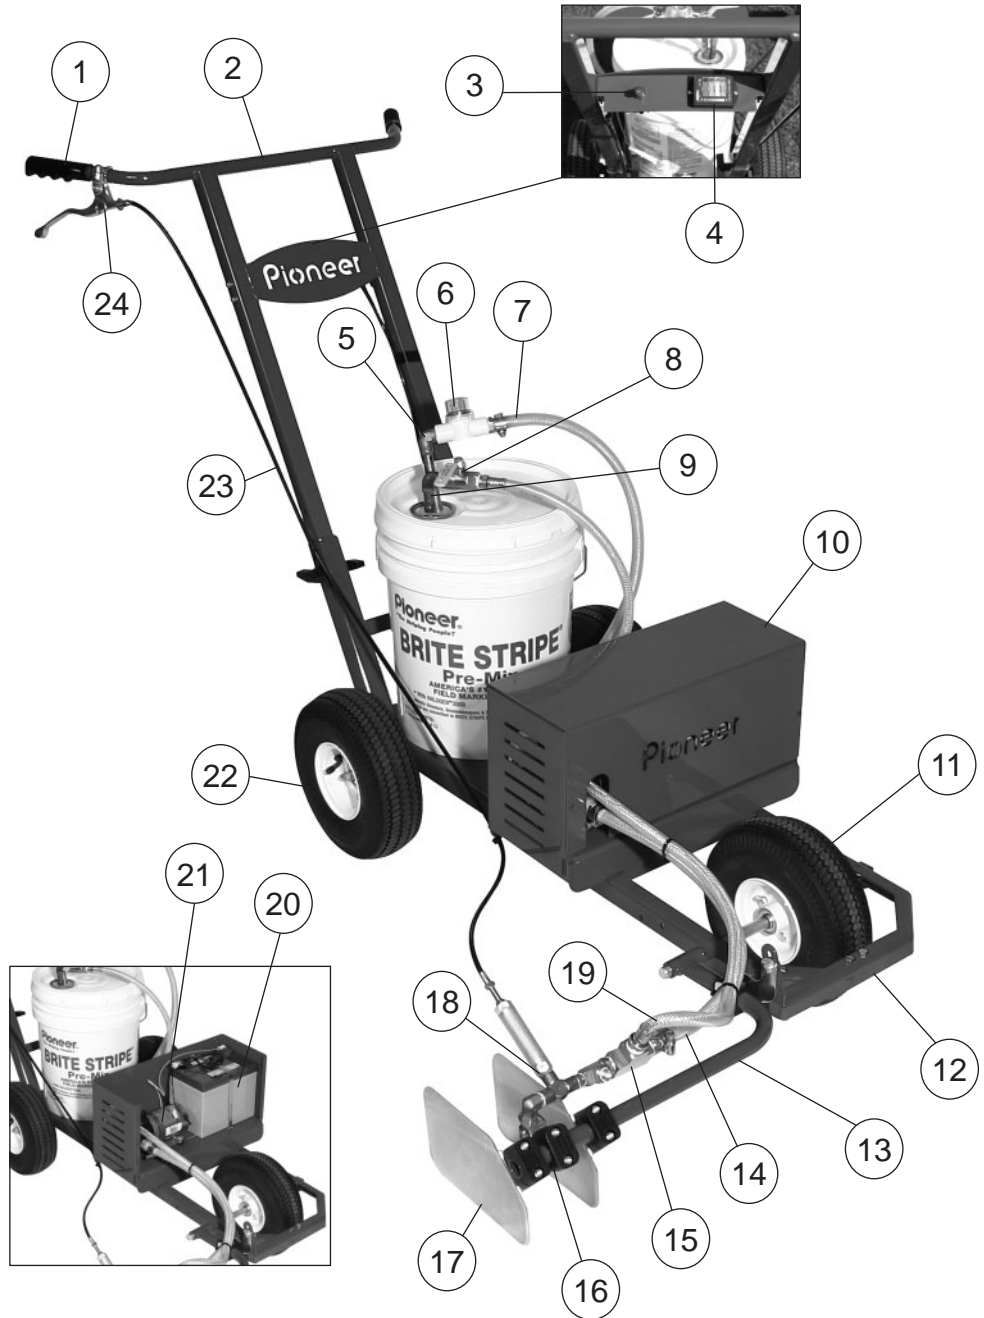

PARTS LIST

BRITE STRIPER[®] MODEL 1100

KEY#	PART #	DESCRIPTION
1	1503	Hand Grip
2	1621	Handle
--	1625	Frame
--	1600	Nut & Bolt Kit
3	1110	Switch
4	1152	Battery Meter
5	1118	Pick-up Tube (Copper 18")
6	1165	Strainer 1/2"
7	1136	Hose Paint 36" (1/2" Pick-up Tube)
8	1117	Shut-off Ball Valve 1/2"
9	1116	Return Tube (Copper 16")
10	1153	Component Box
--	1105	Wire Black
--	1106	Wire Orange
--	1107	Wire Yellow
11	1216	Front Tire
--	1531	Front Axle
12	1542	Height Adjustment Bracket
13	1546	Spray Arm
14	1120	Hose Paint 20" (1/2" Pump to Spray Nozzle)
--	1178	Hose Clamp
15	1122	Tee 1/2"
--	1124	Adapter 1/2" to 1/4"
--	0104	Tee w/Nipple
--	1125	1/4" Plug
16	1541	Nozzle Assy. w/9508 Tip
--	1513	Male x Female Elbow
--	0116	Nozzle Body
--	0115	Nozzle Screen
--	0108	Nozzle Tip 9508
--	0114	Nozzle Cap
17	1524	Side Plate
--	1544	Side Plate Clamp
18	1635	Shut-off Valve
19	1158	3/8" Hose Paint 60"

KEY#	PART #	DESCRIPTION
20	1151	Battery
--	2050	Battery Strap
21	1160	Pump
--	1164	Pump Fitting
22	1215	Rear Tire
--	1528	Rear Axle
23	1636	Control Cable

KEY#	PART #	DESCRIPTION
24	1505	Control Lever
--	1150	Battery Charger
--	1155	Bucket Holder

OPTIONAL ACCESSORIES

--	1212	12' Hand Hose with Wand
--	5088	Female Quick Disconnect