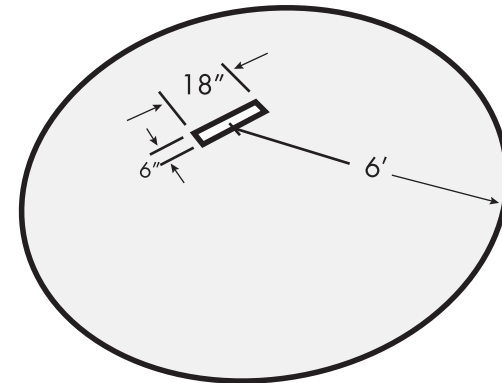

Baseball Pitcher's Mound Dimensions
(Little League)

Pioneer®
"The Striping People"®

4529 Industrial Parkway
Cleveland, Ohio 44135
Phone: (800) 877-1500
Fax: (800) 877-1511
www.pioneerathletics.com

Home Plate Area