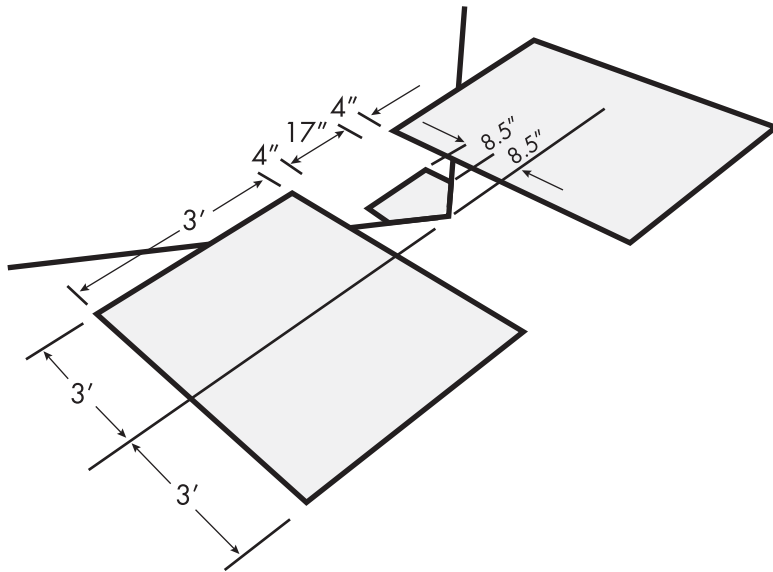

Baseball Pitcher's Mound Dimensions
(Little League)

Pioneer®
"The Striping People"®

4529 Industrial Parkway
Cleveland, Ohio 44135
Phone: (800) 877-1500
Fax: (800) 877-1511
www.pioneerathletics.com

Home Plate Area