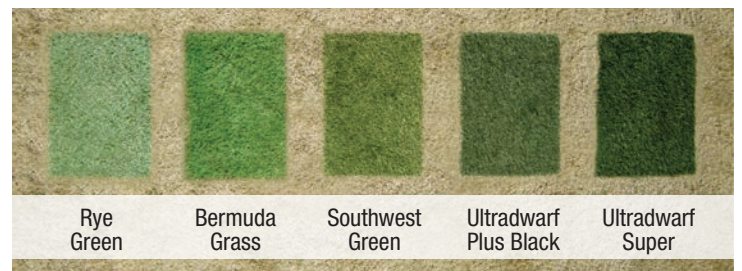

Match Play Golf Course Turf Colorant

Painting vs. overseeding? Match Play Turf Colorant saves time, money and water.

Avoid the transition period with the company that is #1 in turf paint. Match Play turf colorant is more durable, affordable and offers a variety of natural colors.

Match Play™ Turf Colorant

Introducing an array of golf course turf colorants made specifically for golf courses as an alternative to overseeding with perennial ryegrass. Our colors were developed through a combination of academic research and practical application, creating consistent colors that will not fade to blue.

MatchPlay™ Colors:

Course Utilization

Eliminate the course downtime required for bermuda grass germination to take place.

Sustain a Stronger Stand

Overseeding over long periods of time can create a weaker strand of bermuda grass.

Water Conservation

Match Play colorized turf requires far less water than overseeded perennial ryegrass.

Consistent Turf Color

Match Play colors allow you to choose consistent colors to maintain contrast between greens, collars, tees and fairways.