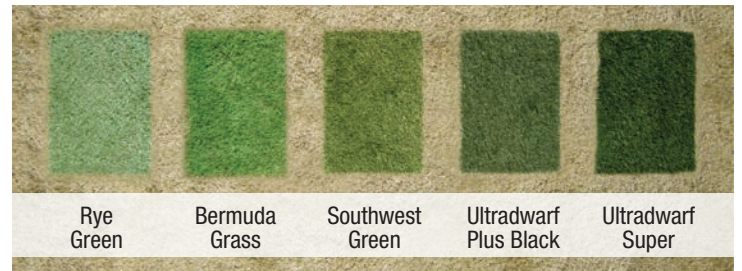

MatchPlay™ Colors:

Custom colors available!

Consistent Turf Color

Match Play colors allow you to choose consistent colors to maintain contrast between greens, collars, tees and fairways.

Water Conservation

Match Play colorized turf requires far less water than overseeded perennial ryegrass.

No Transition Problems

Bermuda grass will green up sooner and more consistently in the spring without competition from perennial ryegrass and poa trivialis.

Sustain a Stronger Strand

Overseeding over long periods of time can create a weaker strand of bermuda grass.

Lower Maintenance Costs

Eliminate direct cost of seed as well as the indirect maintenance costs of mowing, fertilizing, watering and applying herbicides and pesticides.