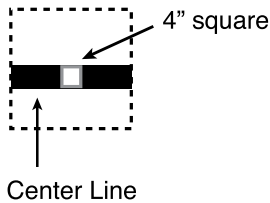

Field Layout:

## Men's Lacrosse Field

Pictured to the right with the following change at center field

Note: A 4-inch square line should be placed in the middle of the center line in a contrasting color.

## Goal

**Goal Circle:** 18' diameter

**Goal:** 6' wide x 6' high x 7' deep

**Goal Line:** 6' mark in center of circle