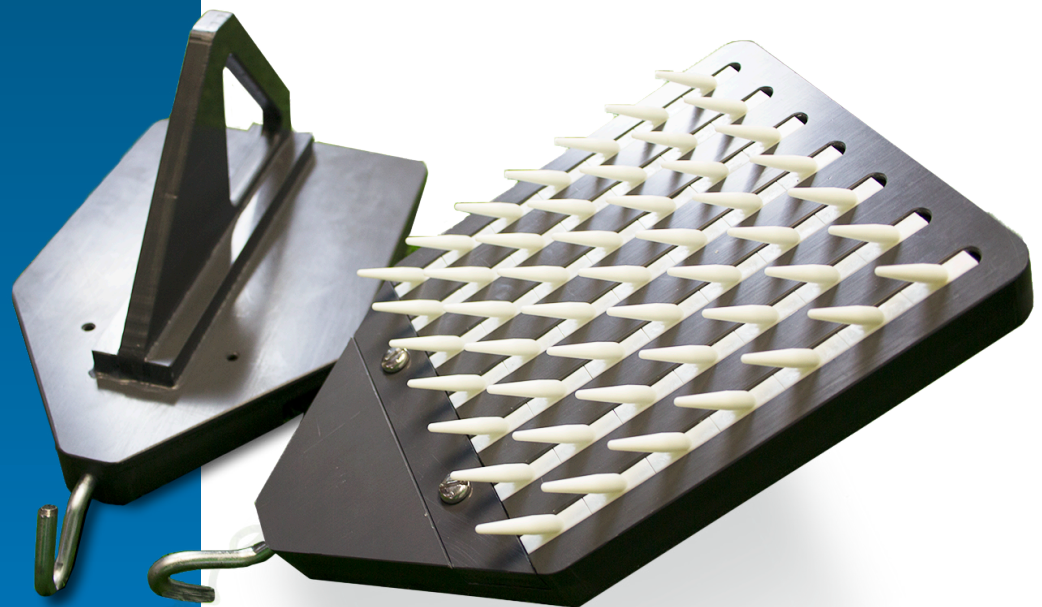

Pioneer®

ATHLETICS

ingredients matter.

Gawryla Grips™

- Synthetic turf lining system
- Unlike nails or stakes, Gawryla Grips don't puncture or damage synthetic turf
- Firmly anchors string while painting lines
- Made of robust, high strength-to-weight ratio PVC
- Carefully designed by a sports turf manager

“Our crew has been painting artificial turf for over 15 years now. It has always been frustrating to stretch strings for line painting on artificial turf. The Gawryla Grip has been a true breath of fresh air for line stretching. From the first time we used it everyone involved couldn't believe how simple it made attaching the line to the turf for painting. AWESOME PRODUCT!”

Paul Curtis,
Groundskeeper, Beaver Stadium Grounds Crew, Penn State.

“The easy grip handle makes stretching strings easy. Once it's stretched all you have to do is set the grip down, give it a small push and you're ready to paint.”

Mitch Tracey,
Sports Turf Manager, Campus Rec Services, University of Maryland.

Order
today!

800-877-1500
pioneerathletics.com