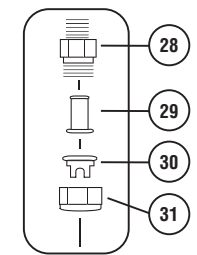

PARTS LIST

BRITE STRIPER[®] MODEL 2000

KEY#	PART #	DESCRIPTION
1	1503	Hand Grip
2	1505	Paint Control Lever
3	1636	Paint Control Cable
4	2071	17" Airline Hose
5	0311	Low Pressure Gauge
6	0104	Brass Tee with Nipple Fitting
7	1532	Check Valve
8	2021	Rear Wheel
--	1218	Wheel Bearing
9	1630	Compressor
--	1618	Compressor Pulley
10	0096	Brass Nipple
11	1629	Safety Relief Valve (comp.)
12	1638	50" Paint Line Hose
13	2004	Front Axle
14	1635	Shut-Off Valve Assy.
15	1541	Single Spray Nozzle Assy.
--	1523	Two Head Sprayer Assy.
16	1524	Side Plate
--	1544	Side Plate Clamp Set
17	1546	Spray Box Support Arm
18	2030	Height Adjustment Bracket
19	2020	Front Wheel
--	2055	Hub Front Wheel
20	2005	Filler Breather Cap
21	Honda4	Engine (4 H.P. Honda)
--	1606	* Drive Belt
--	1519	Engine Pulley
--	2002	Engine to Pump Coupling
--	2028	* Air Filter (Honda)
--	2018	* Spark Plug (Honda)
22	0080	Bushing Fitting
23	1500	12 Gallon Paint Tank
24	0103	* Safety Relief Valve
25	0090	Cross Fitting
26	0125	Bleed-Off Valve

KEY#	PART #	DESCRIPTION
27	5088	Female Quick Disconnect
28	0116	Nozzle Body
29	0115	* Nozzle Screen
30	0112	* Nozzle Tip
31	0114	* Nozzle Cap
--	0135	Nozzle Assy. Kit (4 ea. #0112 & #0115, 2 ea. #0114)
32	1102	Pump Assy.
--	0076	Rubber End Pump Assy.
--	0119	* Tank Gasket
33	2065	Speed Control Cable
34	2024	Clevis for Control Cable
35	2063	Speed Control Lever Assy.
--	2026	Frame
--	1621	Handle
--	2037	Rear Axle

HYDRAULIC COMPONENTS		
2012		Connector Tank to Pump
2084		Elbow on Pump
2001		Hydraulic Pump
2082		16" Hose Pump to Speed Valve & Valve to Tank
2003		Speed Control Valve
2086		Elbow Top & Bottom of Speed Valve
2083		27" Hose Speed Valve to Drive Motor
2017		Drive Motor
2032		Elbow for Oil Tank & Speed Valve
2073		Inline Oil Strainer
2087		12" Hose - Tank to Pump

*Indicate parts included for Tuneup Kit part # 2095
 PN09057