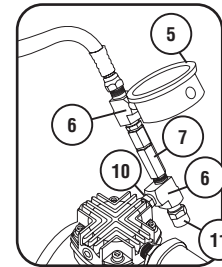

PARTS LIST

BRITE STRIPER[®] MODEL 2000

KEY#	PART #	DESCRIPTION
1	1503	Hand Grip
2	1505	Paint Control Lever
3	1636	Paint Control Cable
4	2071	17" Airline Hose
5	0311	Low Pressure Gauge
6	0104	Brass Tee with Nipple Fitting
7	1532	Check Valve
8	2021	Rear Wheel
--	1218	Wheel Bearing
9	1630	Compressor
--	1618	Compressor Pulley
10	0096	Brass Nipple
11	1629	Safety Relief Valve (comp.)
12	1638	50" Paint Line Hose
13	2004	Front Axle
14	1635	Shut-Off Valve Assy.
15	1541	Single Spray Nozzle Assy.
--	1523	Two Head Sprayer Assy.
16	1524	Side Plate
--	1544	Side Plate Clamp Set
17	1546	Spray Box Support Arm
18	2030	Height Adjustment Bracket
19	2020	Front Wheel
--	2055	Hub Front Wheel
20	2005	Filler Breather Cap
21	Honda4	Engine (4 H.P. Honda)
--	1606	* Drive Belt
--	1519	Engine Pulley
--	2002	Engine to Pump Coupling
--	2028	* Air Filter (Honda)
--	2018	* Spark Plug (Honda)
22	0080	Bushing Fitting
23	1500	12 Gallon Paint Tank
24	0103	* Safety Relief Valve
25	0090	Cross Fitting
26	0125	Bleed-Off Valve

KEY#	PART #	DESCRIPTION
27	5088	Female Quick Disconnect
28	0116	Nozzle Body
29	0115	* Nozzle Screen
30	0112	* Nozzle Tip
31	0114	* Nozzle Cap
--	0135	Nozzle Assy. Kit (4 ea. #0112 & #0115, 2 ea. #0114)
32	1102	Pump Assy.
--	0076	Rubber End Pump Assy.
--	0119	* Tank Gasket
33	2065	Speed Control Cable
34	2024	Clevis for Control Cable
35	2063	Speed Control Lever Assy.
--	2026	Frame
--	1621	Handle
--	2037	Rear Axle

HYDRAULIC COMPONENTS		
2012		Connector Tank to Pump
2084		Elbow on Pump
2001		Hydraulic Pump
2082		16" Hose Pump to Speed Valve & Valve to Tank
2003		Speed Control Valve
2086		Elbow Top & Bottom of Speed Valve
2083		27" Hose Speed Valve to Drive Motor
2017		Drive Motor
2032		Elbow for Oil Tank & Speed Valve
2073		Inline Oil Strainer
2087		12" Hose - Tank to Pump