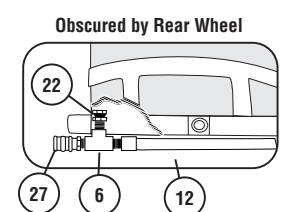

PARTS LIST

BRITE STRIPER[®] MODEL 2000

KEY#	PART #	DESCRIPTION
1	1503	Hand Grip
2	1505	Paint Control Lever
3	1636	Paint Control Cable
4	2071	17" Airline Hose
5	0311	Low Pressure Gauge
6	0104	Brass Tee with Nipple Fitting
7	1532	Check Valve
8	2021	Rear Wheel
--	1218	Wheel Bearing
9	1630	Compressor
--	1618	Compressor Pulley
10	0096	Brass Nipple
11	1629	Safety Relief Valve (comp.)
12	1638	50" Paint Line Hose
13	2004	Front Axle
14	1635	Shut-Off Valve Assy.
15	1541	Single Spray Nozzle Assy.
--	1523	Two Head Sprayer Assy.
16	1524	Side Plate
--	1544	Side Plate Clamp Set
17	1546	Spray Box Support Arm
18	2030	Height Adjustment Bracket
19	2020	Front Wheel
--	2055	Hub Front Wheel
20	2005	Filler Breather Cap
21	Honda4	Engine (4 H.P. Honda)
--	1606	* Drive Belt
--	1519	Engine Pulley
--	2002	Engine to Pump Coupling
--	2028	* Air Filter (Honda)
--	2018	* Spark Plug (Honda)
22	0080	Bushing Fitting
23	1500	12 Gallon Paint Tank
24	0103	* Safety Relief Valve
25	0090	Cross Fitting
26	0125	Bleed-Off Valve

KEY#	PART #	DESCRIPTION
27	5088	Female Quick Disconnect
28	0116	Nozzle Body
29	0115	* Nozzle Screen
30	0112	* Nozzle Tip
31	0114	* Nozzle Cap
--	0135	Nozzle Assy. Kit (4 ea. #0112 & #0115, 2 ea. #0114)
32	1102	Pump Assy.
--	0076	Rubber End Pump Assy.
--	0119	* Tank Gasket
33	2065	Speed Control Cable
34	2024	Clevis for Control Cable
35	2063	Speed Control Lever Assy.
--	2026	Frame
--	1621	Handle
--	2037	Rear Axle

HYDRAULIC COMPONENTS		
2012		Connector Tank to Pump
2084		Elbow on Pump
2001		Hydraulic Pump
2082		16" Hose Pump to Speed Valve & Valve to Tank
2003		Speed Control Valve
2086		Elbow Top & Bottom of Speed Valve
2083		27" Hose Speed Valve to Drive Motor
2017		Drive Motor
2032		Elbow for Oil Tank & Speed Valve
2073		Inline Oil Strainer
2087		12" Hose - Tank to Pump