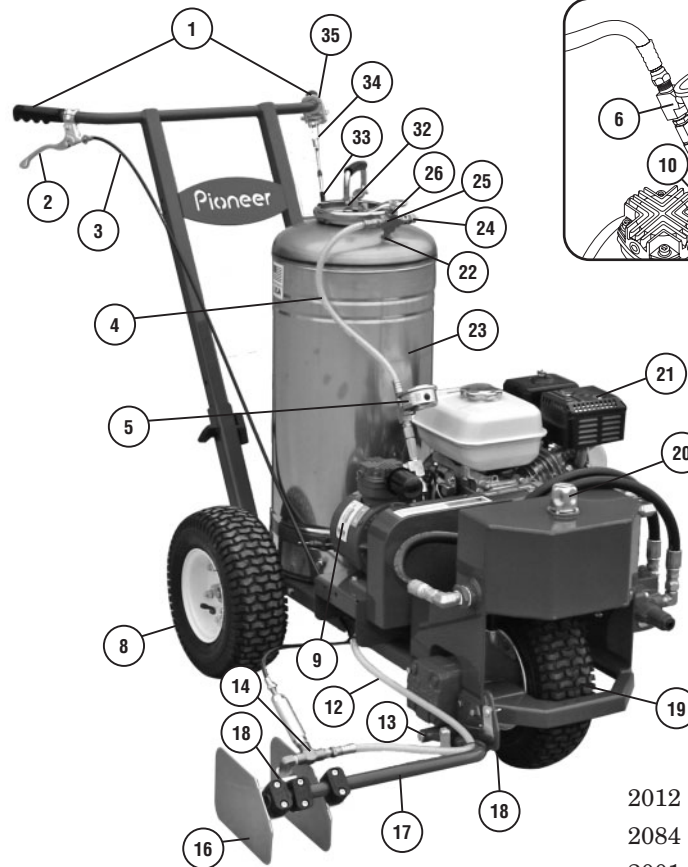

PARTS LIST

BRITE STRIPER[®] MODEL 2000

KEY#	PART #	DESCRIPTION
1	1503	Hand Grip
2	1505	Paint Control Lever
3	1636	Paint Control Cable
4	2071	17" Airline Hose
5	0311	Low Pressure Gauge
6	0104	Brass Tee with Nipple Fitting
7	1532	Check Valve
8	2021	Rear Wheel
--	1218	Wheel Bearing
9	1630	Compressor
--	1618	Compressor Pulley
10	0096	Brass Nipple
11	1629	Safety Relief Valve (comp.)
12	1638	50" Paint Line Hose
13	2004	Front Axle
14	1635	Shut-Off Valve Assy.
15	1541	Single Spray Nozzle Assy.
--	1523	Two Head Sprayer Assy.
16	1524	Side Plate
--	1544	Side Plate Clamp Set
17	1546	Spray Box Support Arm
18	2030	Height Adjustment Bracket
19	2020	Front Wheel
--	2055	Hub Front Wheel
20	2005	Filler Breather Cap
21	Honda4	Engine (4 H.P. Honda)
--	1606	* Drive Belt
--	1519	Engine Pulley
--	2002	Engine to Pump Coupling
--	2028	* Air Filter (Honda)
--	2018	* Spark Plug (Honda)
22	0080	Bushing Fitting
23	1500	12 Gallon Paint Tank
24	0103	* Safety Relief Valve
25	0090	Cross Fitting
26	0125	Bleed-Off Valve

KEY#	PART #	DESCRIPTION
27	5088	Female Quick Disconnect
28	0116	Nozzle Body
29	0115	* Nozzle Screen
30	0112	* Nozzle Tip
31	0114	* Nozzle Cap
--	0135	Nozzle Assy. Kit (4 ea. #0112 & #0115, 2 ea. #0114)
32	1102	Pump Assy.
--	0076	Rubber End Pump Assy.
--	0119	* Tank Gasket
33	2065	Speed Control Cable
34	2024	Clevis for Control Cable
35	2063	Speed Control Lever Assy.
--	2026	Frame
--	1621	Handle
--	2037	Rear Axle

HYDRAULIC COMPONENTS		
2012		Connector Tank to Pump
2084		Elbow on Pump
2001		Hydraulic Pump
2082		16" Hose Pump to Speed Valve & Valve to Tank
2003		Speed Control Valve
2086		Elbow Top & Bottom of Speed Valve
2083		27" Hose Speed Valve to Drive Motor
2017		Drive Motor
2032		Elbow for Oil Tank & Speed Valve
2073		Inline Oil Strainer
2087		12" Hose - Tank to Pump