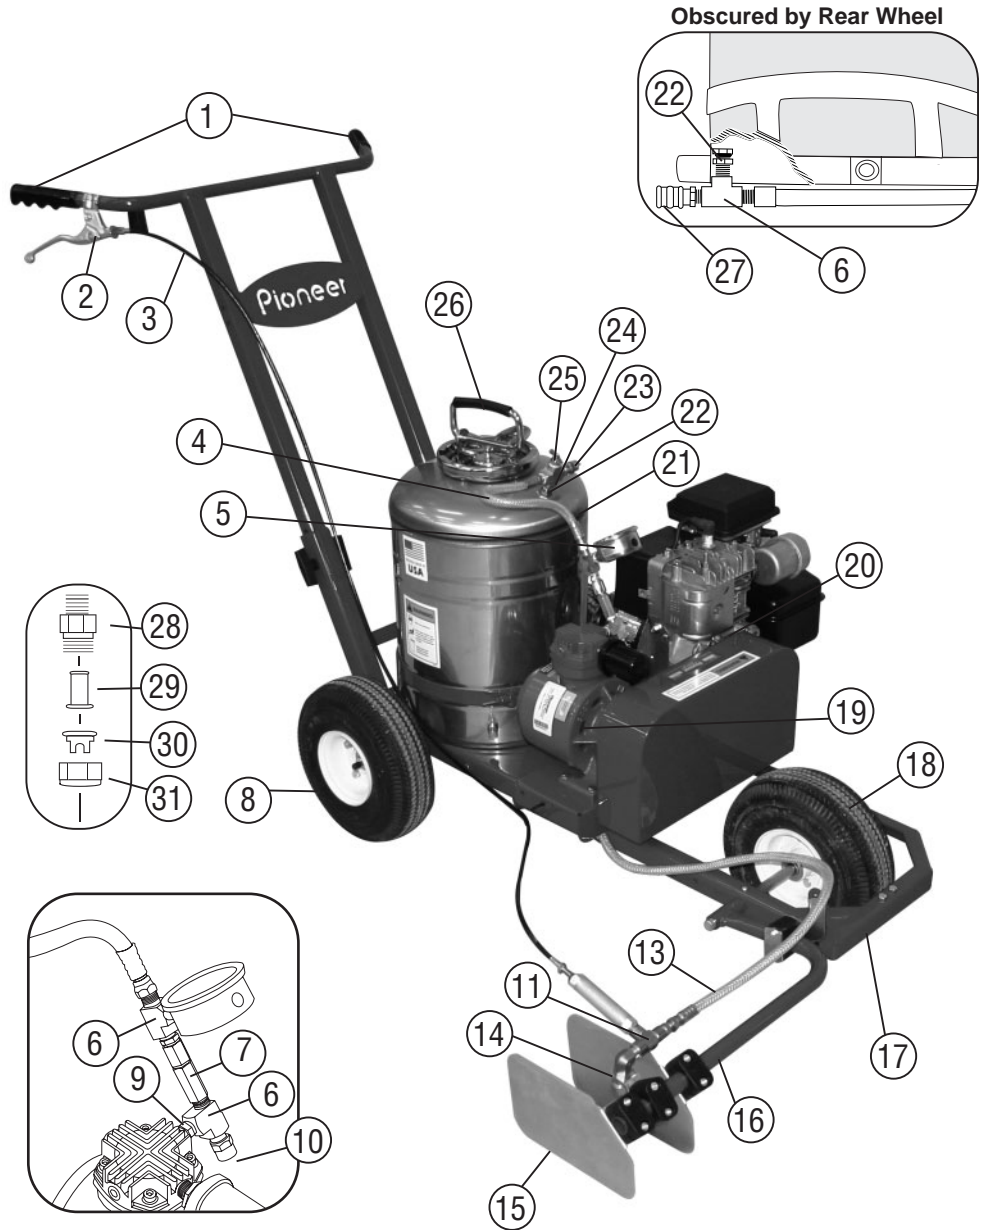

PARTS LIST

BRITE STRIPER[®] MODEL 1500

KEY#	PART #	DESCRIPTION
1	1503	Hand Grip
2	1505	Paint Control Lever
3	1636	Paint Control Cable
4	0013	13" Airline Hose
5	0311	Low Pressure Gauge
6	0104	Tee with Nipple
7	1532	Check Valve
8	1215	Rear Wheel
--	1528	Rear Axle
9	0096	Brass Nipple
10	1629	Safety Relief Valve
11	1635	Shut-Off Valve
13	1638	50" Paint Line Hose
14	1541	Single Spray Nozzle
--	1523	2-Head Sprayer Assy.
15	1524	Side plate
--	1544	Side Plate or Nozzle Assy. Clamps
16	1546	Spray Box Support Arm
17	1542	Height Adjustment Bracket
18	1216	Front Wheel
--	1531	Front Axle
--	1218	Wheel Bearings
19	1630	Compressor
--	1618	Compressor Pulley
20	1527	Engine
--	1519	Engine Pulley
--	1511	* Air Cleaner
--	1516	* Spark Plug
--	1556	* Drive Belt
21	1200	7 Gal. Paint Tank
22	0080	Bushing Fitting
23	0103	* Safety Relief Valve
24	0090	Cross Fitting
25	0125	Bleed-off Valve
26	1102	Pump Assembly
--	0119	* Tank Gasket
--	0076	Rubber End for Pump Assy.

KEY#	PART #	DESCRIPTION
27	5088	Female Quick Disconnect
28	0116	Nozzle Body
29	0115	* Nozzle Screen
30	0112	* Nozzle Tip
31	0114	* Nozzle Cap
--	0135	Nozzle Assembly Kit (4 ea. #0112, #0115, 2 ea. #0114)
--	1621	Handle
--	1625	Frame

KEY#	PART #	DESCRIPTION
--	1553	Belt Guard
--	1212	12' Hand Hose with Wand
--	1213	12' Hand Hose only
--	0094	Wand only
--	1515	20' Hand Hose with Wand
--	1533	Drain Hose 4'
--	1550	Track Boom Assy.

*Indicate parts included for Tuneup Kit part # 1575