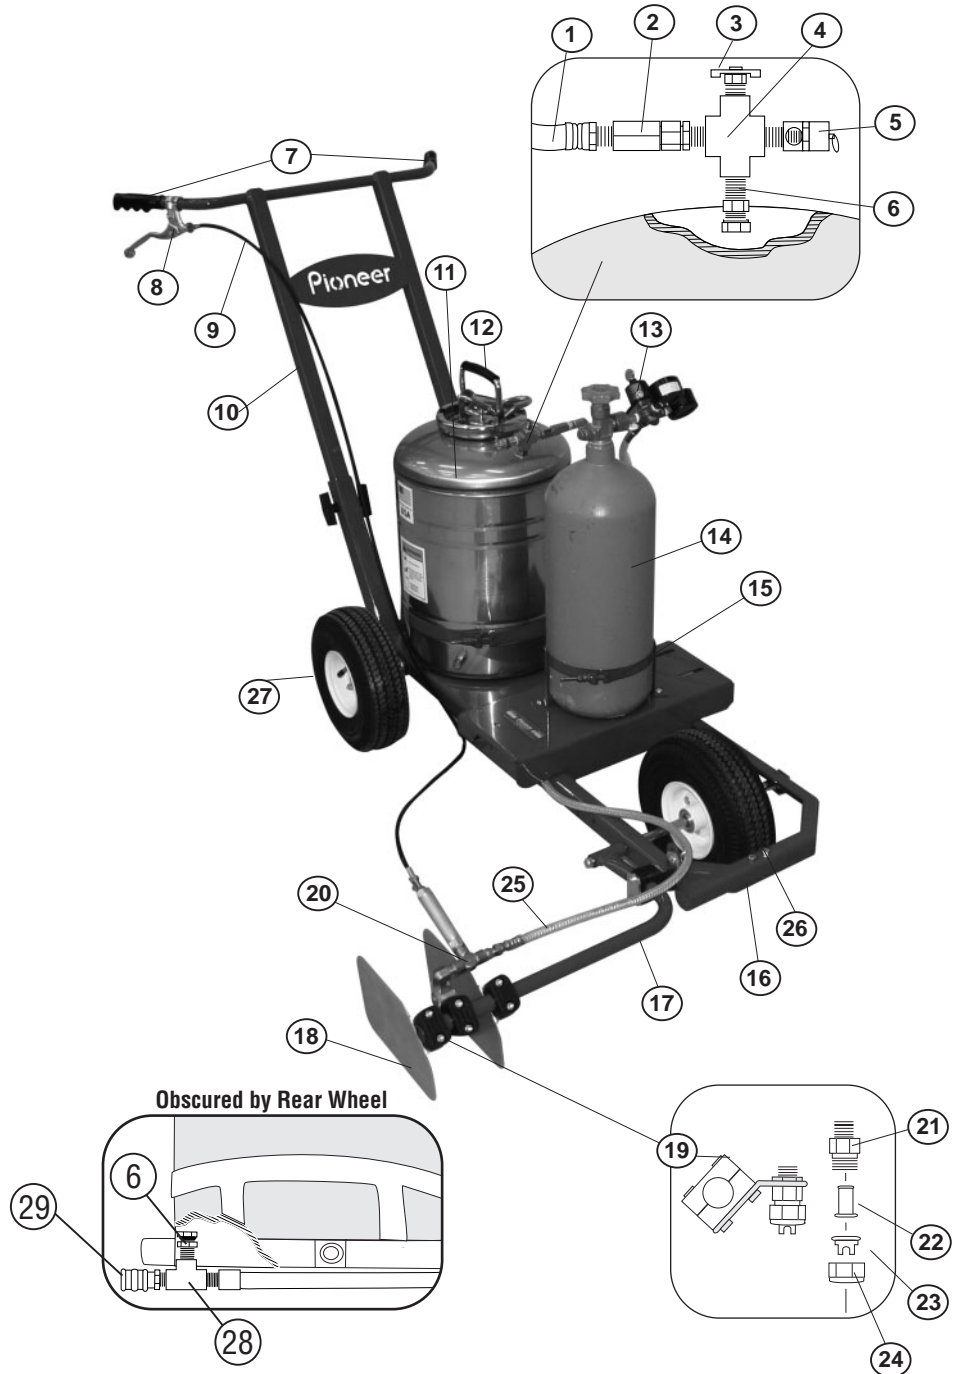

PARTS LIST

BRITE STRIPER[®] MODEL 1400

KEY#	PART #	DESCRIPTION
1	1414	14" Airline Hose
2	1532	Check Valve
3	0125	Brass Bleed-Off Valve
4	0090	Cross Fitting
5	0103	*Safety Release Valve (preset at 50 p.s.i.)
6	0080	Bushing Fitting
7	1503	Hand Grip
8	1505	Paint Control Lever
9	1636	Paint Control Cable
10	1621	Handle
11	1200	7 Gal. Paint Tank
--	1500	12 Gal. Paint Tank (upgrade option)
12	1102	Pump Assembly (silver)
--	0119	*Tank Gasket
--	0076	Rubber End Pump Assy.
13	0118	2-Gauge Regulator
--	0311	Low Pressure Gauge
--	1424	High Pressure Gauge
14	1410	10 lb. CO ₂ Cylinder
15	1409	Co2 Mounting Ring
--	1522	Adjustable Spray Box Assembly (2 side plates, nozzle assy., spray arm height adj. bracket)
16	1542	Height Adj Bracket
17	1546	Spray Box Support Arm
18	1524	Side Plate
--	1544	Side Plate or Nozzle Assembly Clamps
19	1541	Single Spray Nozzle Assy.
--	1523	2-Head Sprayer
20	1635	Shut-Off Valve
21	0116	Nozzle Body
22	0115	*Nozzle Screen
23	0112	*Nozzle Tip
24	0114	*Nozzle Cap
--	0135	Nozzle Assembly Kit (4 ea: #0112, #0115; 2 ea: #0114)

KEY#	PART #	DESCRIPTION
25	1638	50' Paint Line
26	1216	Front Wheel
27	1215	Rear Wheel
28	0104	Tee with Nipple
29	5088	Female Quick Disconnect
--	1212	12' Hand Hose with Wand
--	1213	12' Hand Hose only

KEY#	PART #	DESCRIPTION
--	0094	Wand only
--	1515	20' Hand Hose with Wand
--	1533	Drain Hose 4 ft.
--	1550	Track Boom Assembly
--	tune 14	1400 Tune-Up Kit (includes parts indicated by *)