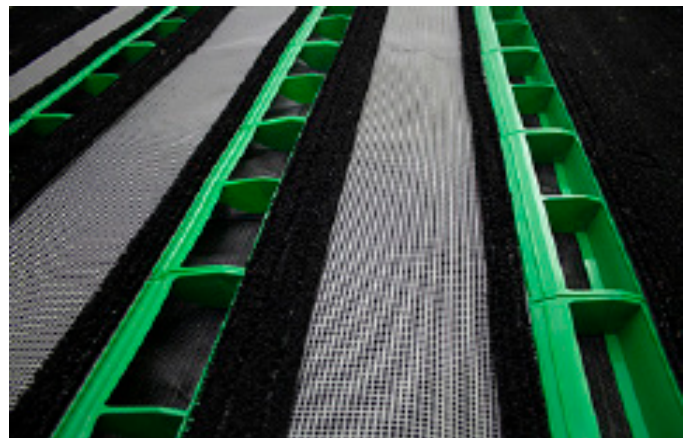

## Turf Chief

- An affordable solution to sweeping and maintaining synthetic turf
- Efficiently collects organic and environmental debris on synthetic turf surfaces, such as: leaves, sticks, pine needles, stones, goose droppings, athletic tape and more
- Helps stand up turf fibers, resulting in an improved playing surface
- Simply unroll, hook up and drive to use. Rolls up easily for storage
- A tandem bar allows two sweepers to be teamed up side-by-side to cover large areas twice as fast
- A football field can be swept in approximately 15 minutes (7 minutes with tandem) with an average speed of 7.5 mph
- Have a synthetic turf baseball field? Sweep it in 34 minutes (17 minutes with tandem) when traveling at an average speed of 7.5 mph