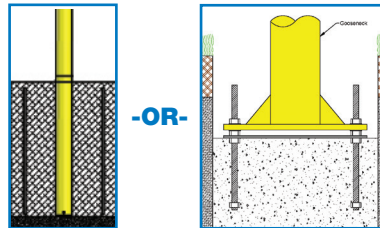

# Football Goal Posts

Fully adjustable in two directions, ensuring the crossbar and uprights are level and plumb

Install directly into concrete or into optional ground sleeve.

Exclusive adjustable leveling plate allows for correct alignment after installation.

## Steel Football Goal Posts

- Zinc and powder coated steel goosenecks available in 4-1/2" with 5' offset OR 5-9/16" with 6' offset.
- 20' high 2-3/8" top aluminum uprights.
- Permanent or adjustable leveling plate installation.
- Ground sleeves available separately for semi-permanent installation.
- White or yellow powder coat options
- Manufactured by JayPro

## Max-1 Aluminum Football Goal Posts

- All aluminum 6-5/8" crossbar and gooseneck available with 6' or 8' offset
- 4" top uprights available in 20' or 30' heights
- Permanent or adjustable leveling plate installation
- 8' offset is perfect for multi-purpose fields and can be used with some soccer goals.
- Yellow powder coat
- Manufactured by JayPro

## Max-1 Expandable Football Goal Posts

- Telescoping design allows crossbar width to adjust for official High School use at 23' 4" and College use at 18' 6"
- Anti-rotation feature holds upright in place allowing one person to adjust
- The 8' gooseneck model used with our adjustable rear crossbar soccer goals is ideal for multi-purpose facilities
- Manufactured by JayPro