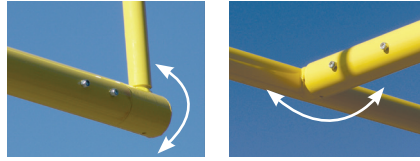

# Football Goal Posts

Fully adjustable in two directions, ensuring the crossbar and uprights are level and plumb

Install directly into concrete or into optional ground sleeve.

Exclusive adjustable leveling plate allows for correct alignment after installation.

## Steel Football Goal Posts

- Zinc and powder coated steel goosenecks available in 4-1/2" with 5' offset OR 5-9/16" with 6' offset.
- 20' high 2-3/8" top aluminum uprights.
- Permanent or adjustable leveling plate installation.
- Ground sleeves available separately for semi-permanent installation.
- White or yellow powder coat options
- Manufactured by JayPro

## Max-1 Aluminum Football Goal Posts

- All aluminum 6-5/8" crossbar and gooseneck available with 6' or 8' offset
- 4" top uprights available in 20' or 30' heights
- Permanent or adjustable leveling plate installation
- 8' offset is perfect for multi-purpose fields and can be used with some soccer goals.
- Yellow powder coat
- Manufactured by JayPro

## Max-1 Expandable Football Goal Posts

- Telescoping design allows crossbar width to adjust for official High School use at 23' 4" and College use at 18' 6"
- Anti-rotation feature holds upright in place allowing one person to adjust
- The 8' gooseneck model used with our adjustable rear crossbar soccer goals is ideal for multi-purpose facilities
- Manufactured by JayPro