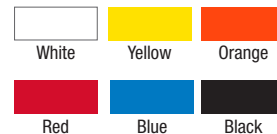

Pioneer®

ATHLETICS

ingredients matter.

StarLine™ GPS

- Starline GPS Ultra-Friendly has been specially designed to produce crisp, long-lasting, and bright lines with the TinyLineMarker robot
- Features VOC-Free and environmentally preferable chemistry
- Five gallons per unit! StarLine GPS paint is sold in boxes with two, 2-1/2 gallon, resealable and recyclable containers
- A ready-to-use paint, no need to dilute.
- Available in brilliant white and vivid hues of red, blue, yellow, orange and black.

SPECIFICATIONS

For use on	Natural Grass
Ideal air temperature at application	40° – 90° F
Applied by	TinyLineMarker Pro

*High humidity & cool temperatures will result in longer dry times

Order today!

800-877-1500
pioneerathletics.com