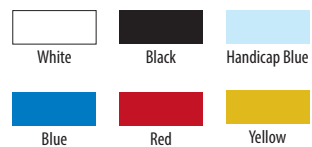

Fastlane™

- Ready-to-use acrylic latex pavement paint creates bright and durable lines that dry in less than 10 minutes
- Easily applies with a roller or striper
- Polymer materials
- Ready-to-use and doesn't require any blending or mixing
- Great for high-traffic parking lots and streets that can't afford downtime
- Can be easily applied with a Brite Striper[®] 3000, Brite Striper[®] 3000SP or Graco Stripers
- Meets federal specification TT-P-1952E Type I

Fastlane™ Aerosol

- All of the same great features of bulk Fastlane in the convenience of an aerosol
- Can be easily applied using any of Pioneer's aerosol striping machines designed for 18 oz. cans

Fastlane™ Colors: