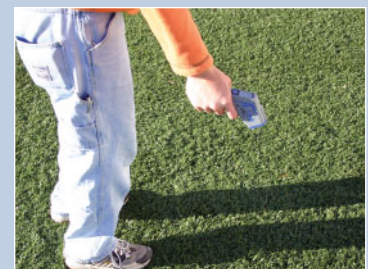

ingredients matter.

Pioneer Athletics | SeasonLine®

Excellent Coverage with Durability and Removability to Spare.

Look no further than here for quality gloss paint that stands up to rugged play yet removes completely when you're ready to make a change.

- Easy touch-ups in-season, easy removal at seasons-end
- Easy SeasonLine Remover Solution clean-up with no ghosting

Related Products:

Blitz™ Remover Machine

- Easy-to-use brush engagement
- 5.5 HP Honda Engine
- 7 Adjustable positions for height of brush
- 8" Pneumatic Wheels
- Padded hand grip handle collapses for easy storage and transport

Digital Infrared Thermometer

- Check the heat of your synthetic turf field for player's safety
- Get an instant read so you know if it's necessary to cool the field down