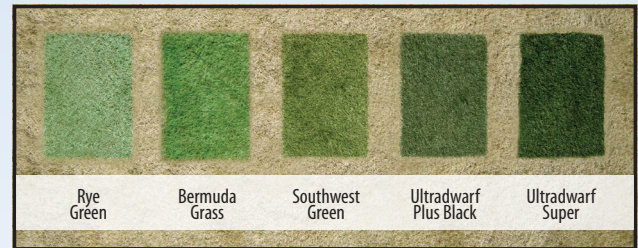

Pioneer[®]
ATHLETICS

Painting vs. overseeding?
Match Play Turf Colorant saves
time, money, and water.

Avoid the transition period!

**GREAT FOR
ATHLETIC
FIELDS!**

Match Play[™] Turf Colorant

Avoid the transition period with the company that is #1 in turf paint. Match Play turf colorant is more durable, affordable, and offers a variety of natural colors. Introducing an array of turf colorants made specifically for golf courses as an alternative to overseeding with perennial ryegrass. Our colors were developed through a combination of academic research and practical application, creating consistent colors that will not fade to blue.

Ask about the Walk-Behind Boom Sprayer for quick and easy application of Match Play Golf Course Turf Colorant!

Order today!

1-800-877-1500

www.pioneerathletics.com

ingredients matter.[®]

MatchPlay[™] Colors: