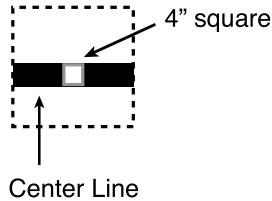

Men's Lacrosse Field

Pictured to the right with the following change at center field

Note: A 4-inch square line should be placed in the middle of the center line in a contrasting color.

Goal

Goal Circle: 18' diameter

Goal: 6' wide x 6' high x 7' deep

Goal Line: 6' mark in center of circle