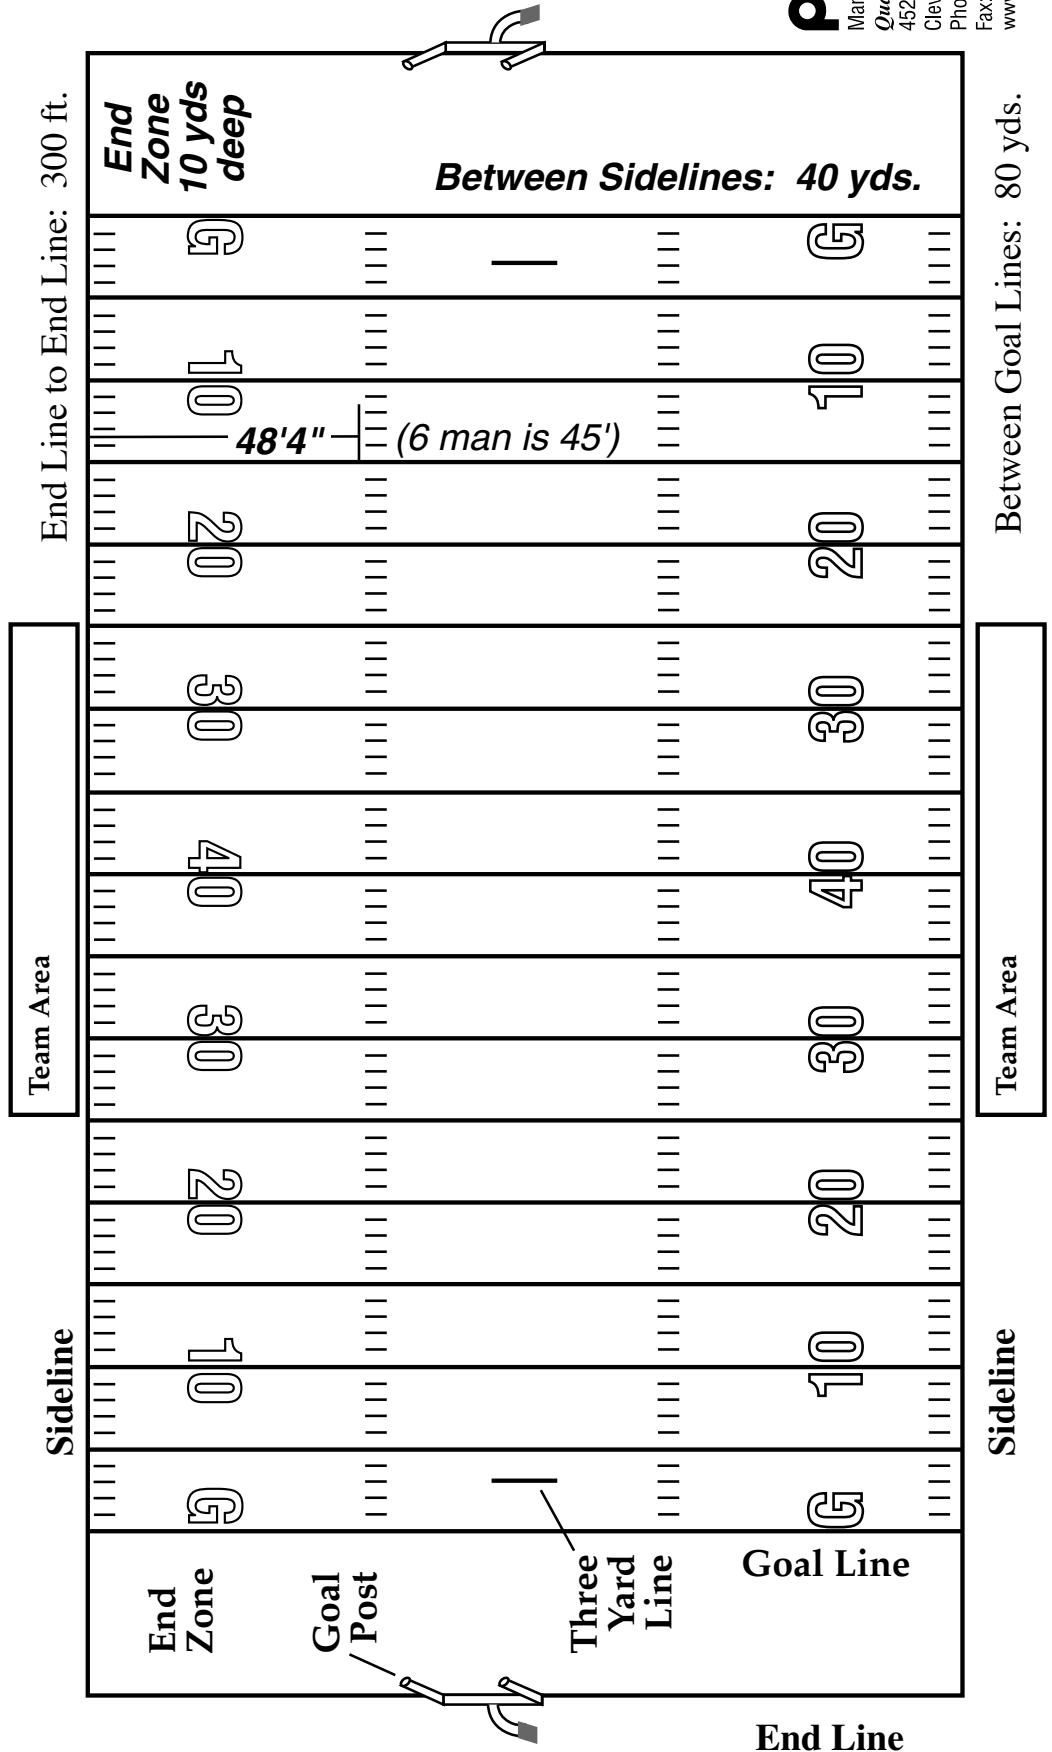

6-8-9 Man Football

ADDITIONAL SPECS HIGH SCHOOL

Hash Marks: Recommended 24" long and 4" wide

Yard Markers: Recommended 24" long and 4" wide

End Lines and Side Lines Must be 4" continuous white line

Yardline Numbers: Recommended 3' high. Placement should be 27 ft. from sideline to top of Yardline Number.