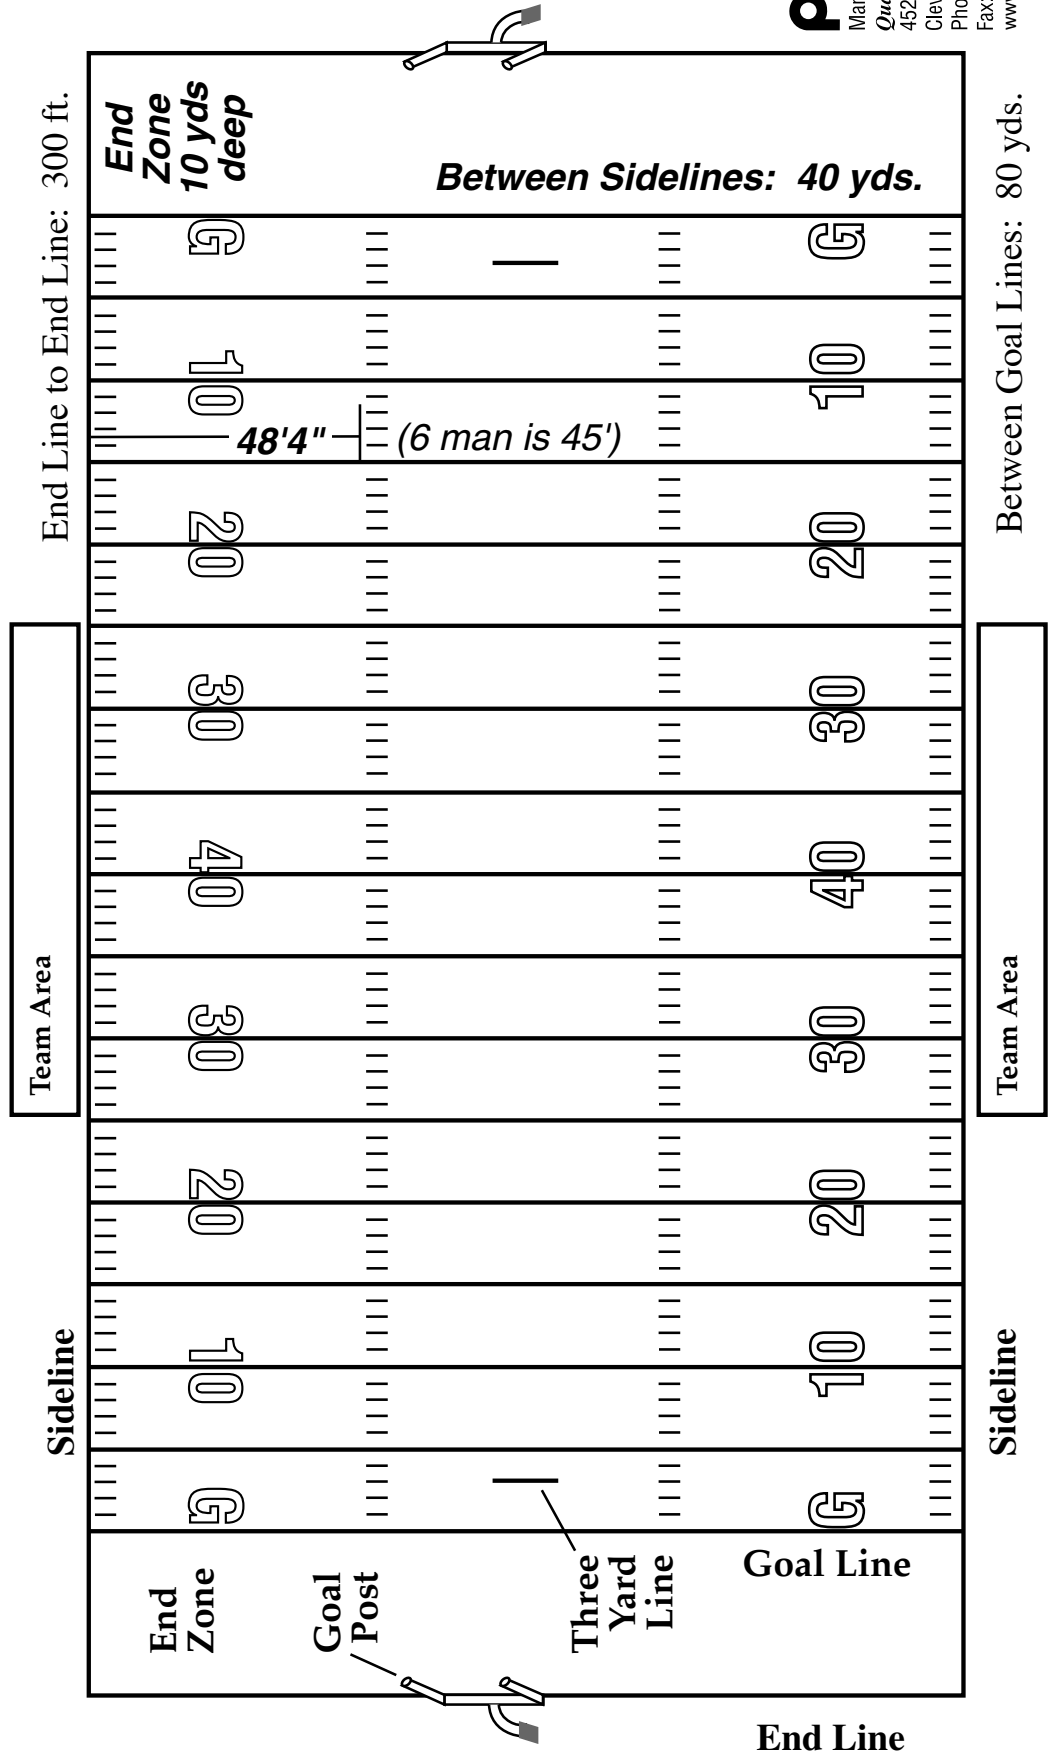

# 6-8-9 Man Football

## ADDITIONAL SPECS HIGH SCHOOL

Hash Marks: Recommended 24" long and 4" wide

Yard Markers: Recommended 24" long and 4" wide

End Lines and Side Lines Must be 4" continuous white line

Yardline Numbers: Recommended 3' high. Placement should be 27 ft. from sideline to top of Yardline Number.